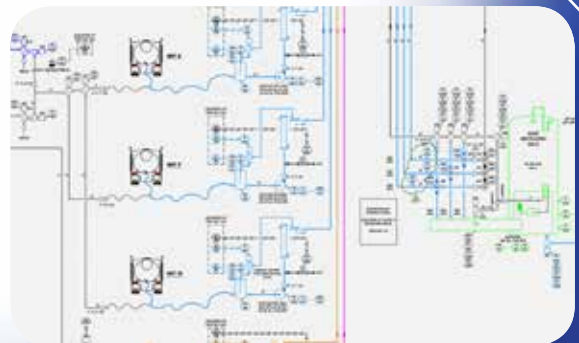

info@wrightps.com
www.wrightps.com

State Contractor's Licenses:
CA #574101 | AZ #302611 | OR #217842

209.369.2795

88 Commerce Street, Lodi, CA 95240